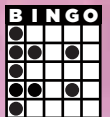

SPECIAL
GAME 14

PECHANGA PICK 8
(1 for \$1 or 7 for \$5)
20#'s or less: Progressive Jackpot
Consolation Prize: \$500

15

ONE EASYWAY
& ONE HARDWAY
Yellow Stripe (overlap ok)
PRIZE: \$500

16

OUTSIDE LINE
& INSIDE CORNERS
Green Stripe
PRIZE: \$500