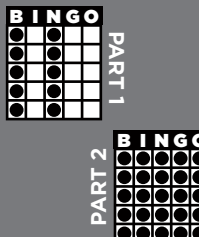

MATINEE: MONDAY – SATURDAY

EARLY BIRDS 3-ON

- **1** CRAZY BOW TIE
  Brown
  PRIZE: $100
- **2** HARDWAY BINGO
  Blue (no corners)
  PRIZE: $100
- **3** TRIPLE BINGO
  Yellow (outside corners ok)
  PRIZE: $100
- **4** SMALL CRAZY C
  Red
  PRIZE: $100
- **5** BROKEN PICTURE FRAME*
  Olive
  PRIZE: $100

REGULAR SESSION GAMES 6-ON

- **6** CRAZY HAMMER
  Purple
  PRIZE: $500
- **7** OUTSIDE CORNERS & A LINE
  Red (overlap ok)
  PRIZE: $500
- **8** CRAZY AIRPLANE
  Brown
  PRIZE: $500

SPECIAL GAME 9

DOUBLE TAKE™
($2 for a 1-on)

Part 1 Prize: $200
Two Vertical Lines
Part 2 Prize: $400
Coverall

- **10** LETTER X*
  Olive
  PRIZE: $500

- **11** LARGE CRAZY KITE
  Gray
  PRIZE: $500

INTERMISSION (10 minutes)

SPECIAL GAME 12

MINI SUPER JACKPOT*
($2 for a 3-on)
35#'s or less: Progressive Jackpot
Consolation Prize: $500

- **13** DOUBLE HARDWAY
  Pink (no corners)
  PRIZE: $500

SPECIAL GAME 14

PECHANGA PICK 8
(1 for $1 or 7 for $5)
20#'s or less: Progressive Jackpot
Consolation Prize: $500

- **15** 6 AROUND THE CORNER
  Yellow
  PRIZE: $500

- **16** RAILROAD TRACKS
  Green
  PRIZE: $500

*game patterns as shown