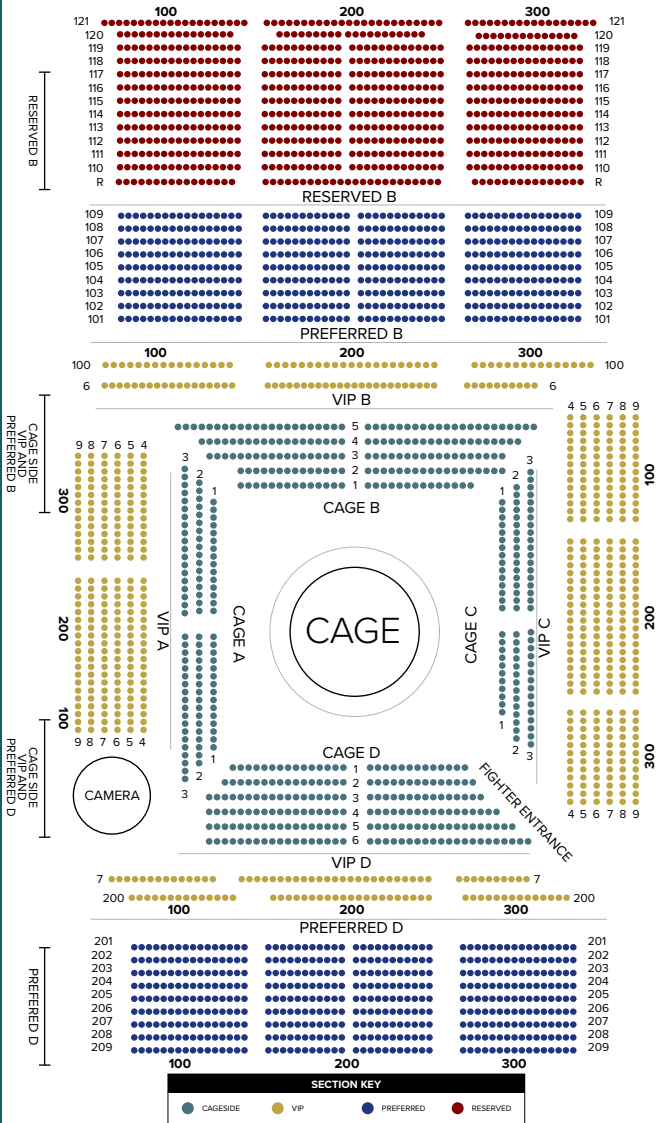

PECHANGA SUMMIT

BELLATOR MMA SEATING CHART

PECHANGA
RESORT CASINO.

45000 PECHANGA PARKWAY | TEMECULA, CA 92592
1.877.711.2WIN | PECHANGA.COM