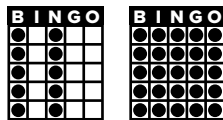

LATE NIGHT SESSION NIGHT OWLS

1

Crazy Airplane
Orange
Prize: \$200

2

Checkmark*
Blue
Prize: \$200

3

Crazy Pyramid
Yellow
Prize: \$200

4

Cents
Green
Prize: \$200

5

Diamond Outline*
Brown
Prize: \$200

6

Special Game
DoubleTake (\$2 for 1-on)
Part 1 - 2 Vertical Lines
Prize: \$200
Part 2 - Coverall
Prize: \$300

7

Crazy Ladder
Olive
Prize: \$200

8

Crazy Arrowhead
Red
Prize: \$200

9

Percent Sign*
Purple
Prize: \$200

10

Special Game
Olive 3on
Super Jackpot Layer Cake
35 #'s or less wins progressive
Consolation prize: \$300

11

Special Game
Pechanga Pick 8
20 #'s or less wins progressive
Consolation prize: \$300