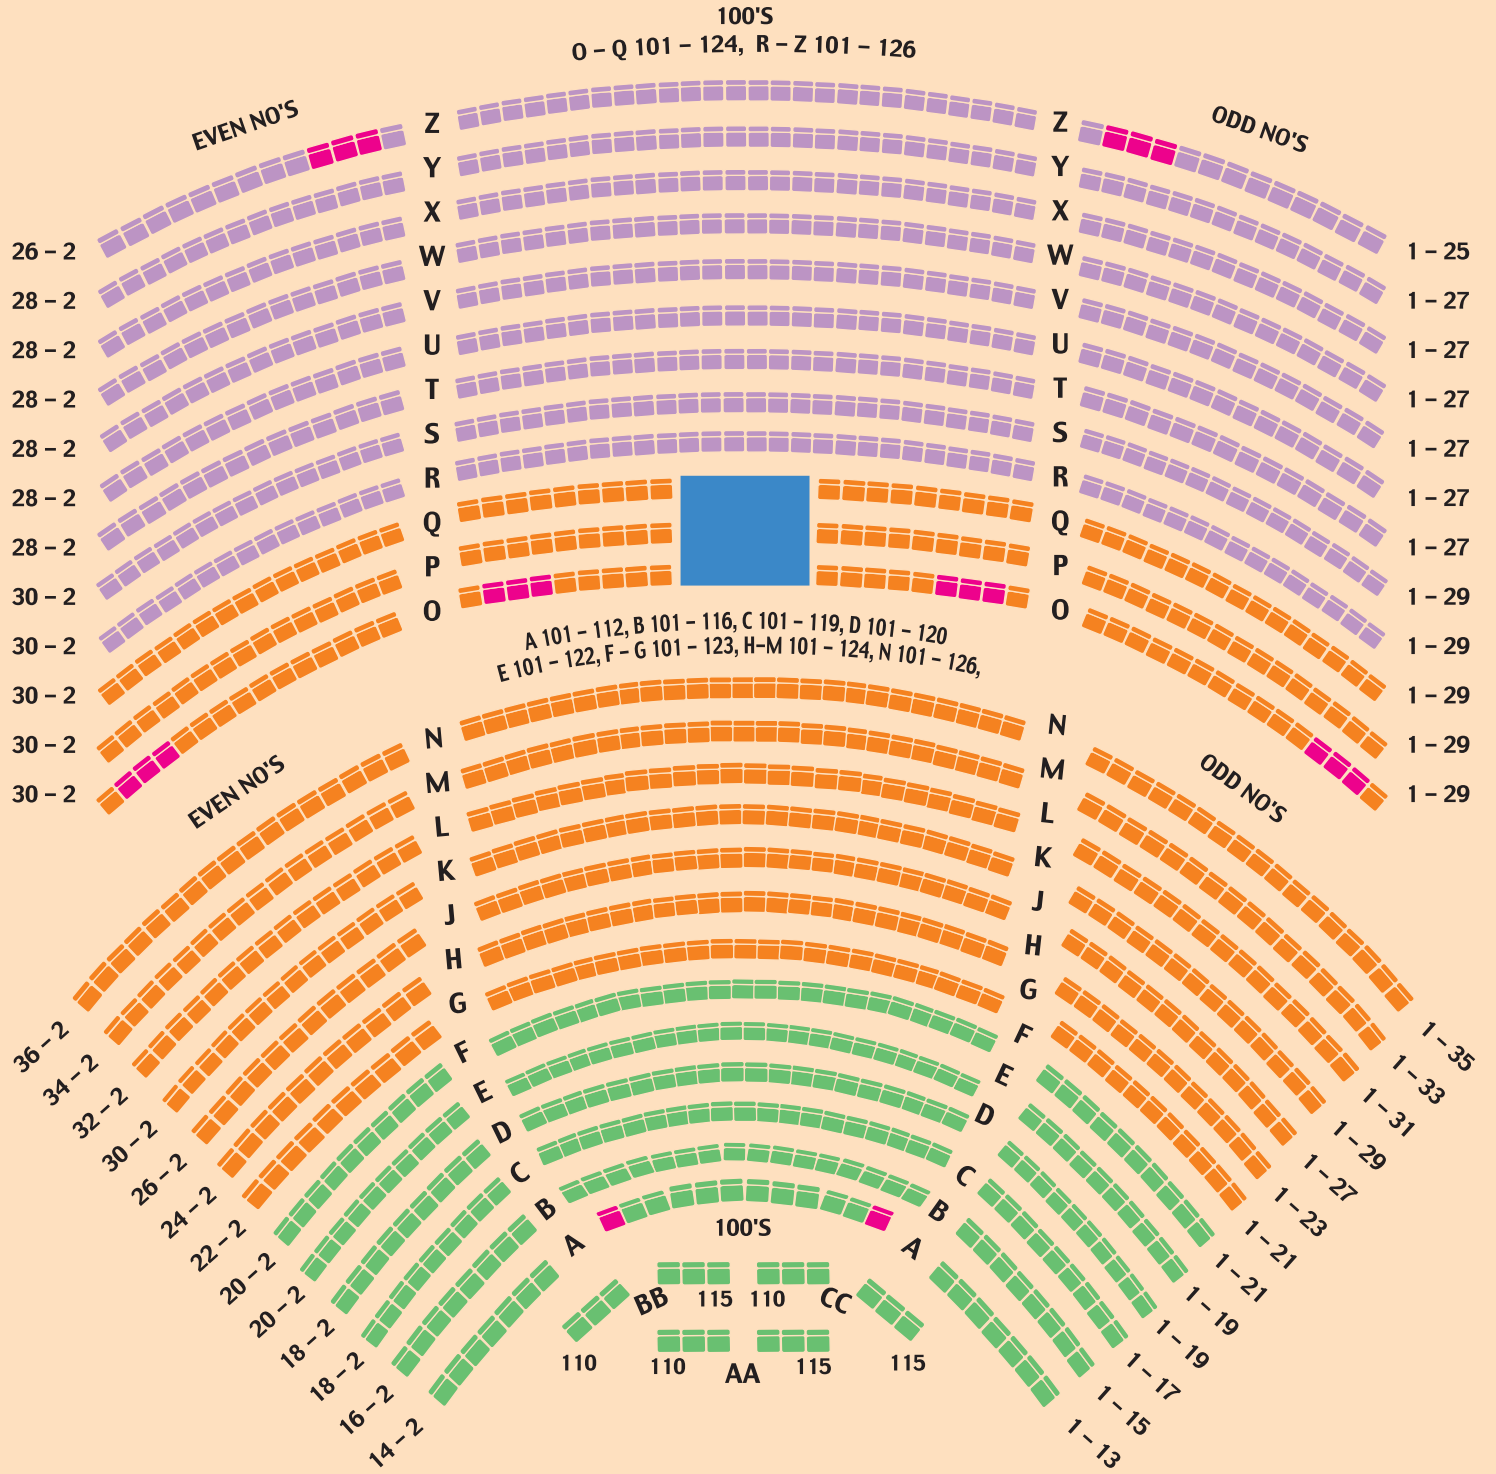

PECHANGA THEATER SHOWROOM

PECHANGA RESORT & CASINO

- = Wheelchair Accessible
- = Orchestra
- = Golden
- = Mezzanine

STAGE